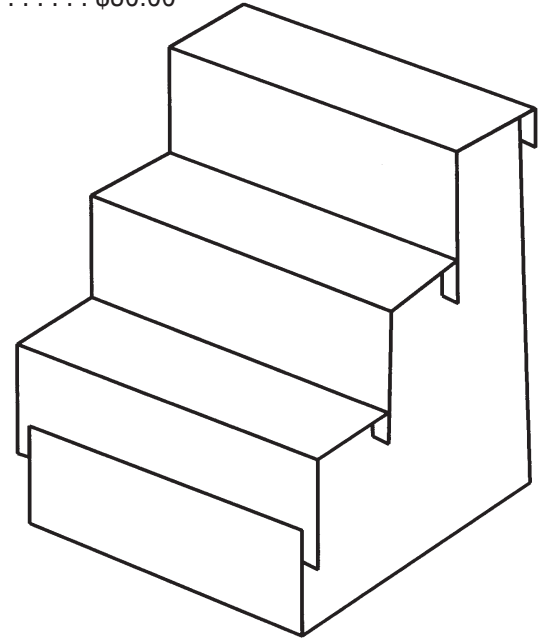

TABLE TOP RISER - PORTABLE SHELVING

Dramatically increases your table space and visibility. Sturdy white cardboard display folds down flat in seconds.
Very strong - holds over 50 lbs.

23"L x 19"D x 26"H w/ 3 shelves 6"D x 6"H . . . . . $19.00. . . . . 4 for $17.00 each

Fitted riser covers to match our table covers $30.00

Available Colors

- Black
- Navy Blue
- Burgundy
- Dark Green
- Cream
- Royal Blue
- White