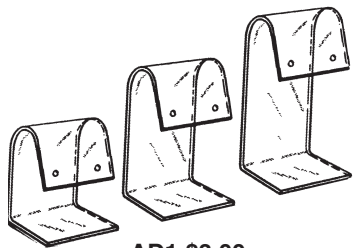

ALUMINUM DISPLAY CASE

Tempered “Break Resistant” Glass Top

Note: This is not an “Allstate” Brand Display Case

Lock with (2) Keys Included
Handle (not available)

Model 1150 34” x 22” x 3 1/4”
Wide Side Opening on (34” side) \$99.00

Model 1170 22” x 34” x 3 1/4”
Narrow Side Opening (22” side) \$99.00

Vinyl Flocked Insert Pad \$9.00

Black, Green, Dark Blue, or Red

ACRYLIC & MIRRORED DISPLAYS

AD1 \$3.00
Set of 3

AD2 \$1.00
Earring Ramp

AD4 \$6.00
Set of 3. Holds 16 pair earrings.
2" L x 3 3/8" H, 6" L x 5 3/8" H,
6" L x 2 3/4" H