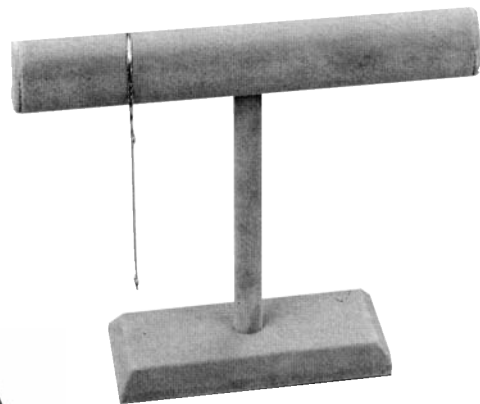

RTT1 \$26.00
Beveled 7" Mirrored Top.
Uses 1-D battery.

NECK BUST, CHAIN, EASEL, T-BARS, POUCHES

ETBR1
8"W x 5"H
BLACK
\$8.00

ESB27
6 1/2"W x 4"H x 9"L
BLACK
\$8.00

E12TB
12"W x 12"H
BLACK
\$12.00

T1E \$3.00
4"H

ESB26
6 1/2"W x 9"L x 8 1/4" H
BLACK
\$10.00

ESB7

8 1/2"W x 12"H
BLACK w/Easel
\$3.00

F12HS

7 1/2"W x 14"H
BLACK w/Easel
\$6.00

ESB1

7 1/2"W x 8 1/2"H
BLACK w/Easel
\$3.00

ESB2