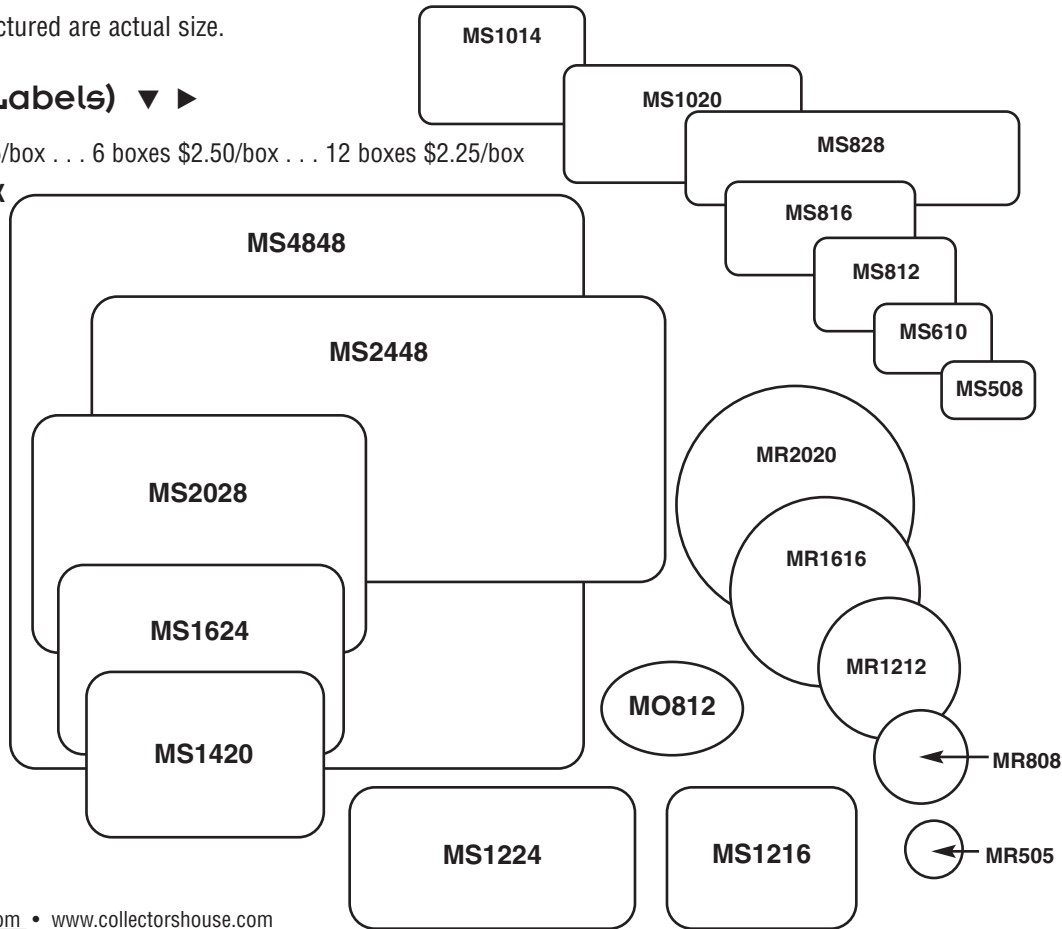

PRICE TAGS

All tags pictured are actual size.

ADHESIVE PRICE TAGS (Labels) ▼ ►

White, removable.

All rectangle, circle and oval tags . . . $3.25/box . . . 6 boxes $2.50/box . . . 12 boxes $2.25/box

STOCK #   SIZE   QUANTITY/BOX

RECTANGLES

MS508	5/16" x 1/2"	. . . 1,000
MS610	3/8" x 5/8"	. . . 1,000
MS812	1/2" x 3/4"	. . . 1,000
MS816	1/2" x 1"	. . . 1,000
MS828	1/2" x 1 3/4"	. . . 840
MS1014	5/8" x 7/8"	. . . 1,000
MS1020	5/8" x 1 1/4"	. . . 800
MS1216	3/4" x 1"	. . . 1,000
MS1224	3/4" x 1 1/2"	. . . 500
MS1420	7/8" x 1 1/4"	. . . 500
MS1624	1" x 1 1/2"	. . . 500
MS2028	1 1/4" x 1 3/4"	. . . 250
MS2448	1 1/2" x 3"	. . . 160
MS4848	3" x 3"	. . . 80

CIRCLES

MR505	5/16"	 1,000
MR808	1/2"	 1,000
MR1212	3/4"	 1,000
MR1616	1"	 600
MR2020	1 1/4"	 500

OVALS

MO812	1/2" x 3/4"	. . . 1,000