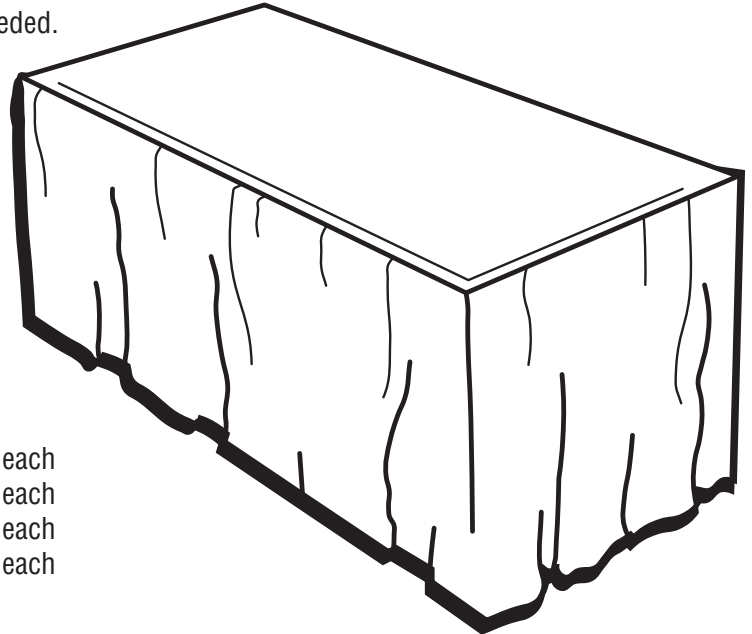

FITTED TABLE COVERS

- Made of fire retardent (treated) double knit polyester.
- Top quality, wrinkle and static free material.
- Covers entire table, top and all four sides down the the floor.
- Slit in back for easy access under table.
- Sewn in corners makes set up quick - no clips needed.

Available Colors

- Black
- Navy Blue
- Burgundy
- Dark Green
- Cream
- Royal Blue
- White
- Sandalwood

Available Sizes

4 foot	48" x 24" x 29"	$49.00 each
5 foot	60" x 30" x 29"	$54.00 each
6 foot	72" x 30" x 29"	$54.00 each
8 foot	96" x 30" x 29"	$54.00 each

Custom sizes available call or e-mail for a quote.