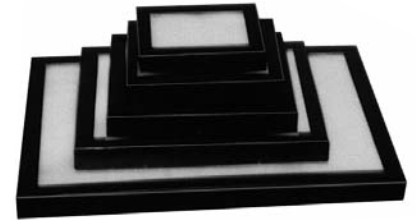

8 1/2"W x 11"H
BLACK w/Easel
\$3.00

DRAWSTRING POUCHES ▼

Velveteen

PCH1 2 1/2" x 2 1/2" . . \$3.00/doz.

PCH2 3" x 3 1/4" \$4.00/doz.

PCH3 4" x 5" \$6.00/doz.

DISPLAY MOUNTS (Butterfly Boxes)

Black leatherette covered cardboard boxes with a glass top and locking pins, filled with white polyester foam that holds your items in place. Perfect for displaying, storing and transporting pins, buttons, medals, artifacts and other small items. Six (6) box minimum order.

SIZE (in inches) **PRICE** **QUANTITY DISCOUNTS** (Call for Larger Quantity Discounts)

14" x 20" x 2"	\$14.00	10 for \$ 13.00 each
14" x 20" x 1 1/4"	\$13.00	8 for \$ 12.00 each
12" x 16" x 2"	\$10.00	10 for \$ 9.50 each
12" x 16" x 1 1/4"	\$ 8.50	8 for \$ 8.00 each
12" x 16" x 3/4"	\$ 6.00	12 for \$ 4.75 each
8" x 14 1/2" x 1"	\$ 5.75	12 for \$ 5.00 each
8" x 12" x 2"	\$ 7.00	10 for \$ 6.50 each
8" x 12" x 3/4"	\$ 5.00	24 for \$ 4.50 each
6" x 8" x 2"	\$ 5.00	10 for \$ 4.50 each
6" x 8" x 3/4"	\$ 4.00	12 for \$ 3.50 each
5" x 6" x 3/4"	\$ 3.50	12 for \$ 3.00 each
4" x 5" x 3/4"	\$ 3.00	12 for \$ 2.50 each
3" x 4" x 3/4"	\$ 3.00	12 for \$ 2.50 each

COMPARTMENT INSERTS

(Molded flocked plastic) available in place of foam.

Color choices: Black, Blue, Bright Red or Gray.

12" x 16" x 3/4" box with 12 compartments 2 1/2" x 4 3/4" . . \$8.00

12" x 16" x 3/4" box with 35 compartments 2" x 2" \$8.00