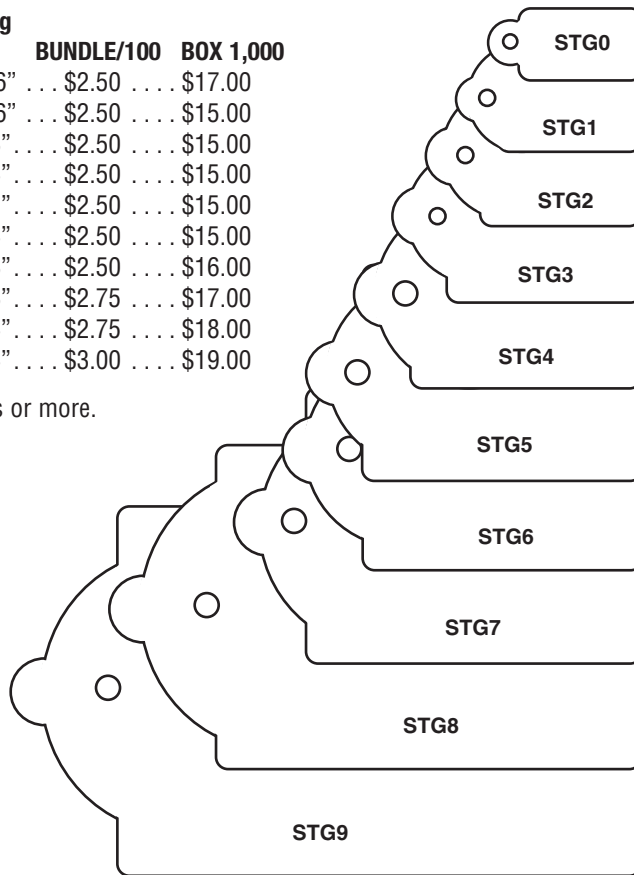

Magenta silk string, white manila tag "Jewelry Tags"

STOCK #	SIZ	BUNDLE/100	BOX 1,000
TG15	1/4" X 11/16"	$3.25	$21.00
TG16	1/4" X 7/8"	$3.25	$21.00
TG17	3/8" X 13/16"	$3.25	$21.00
TG18	1/2" X 7/8"	$3.25	$21.00