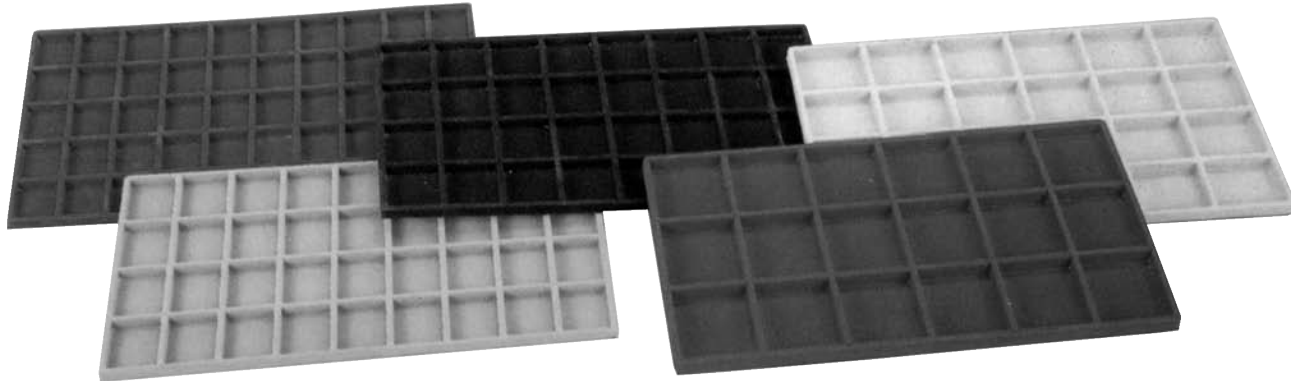

8" x 14 1/2" x 1" . . . \$4.75 . . . 12 / \$4.00 ea.

8" x 14 1/2" x 1 1/2" . \$5.75 . . . 8 / \$5.00 ea.

JEWELRY TRAY COMPARTMENT INSERTS

FLOCKED VACUUM FORMED COMPARTMENT INSERTS ▼

\$3.00 EACH

COMPARTMENT SIZES

# OF COMP.	SIZE
18	2 1/8" x 2 1/4"
24	2 1/8" x 1 3/4"
32	1 1/2" x 1 5/8"

Black
Gray
Blue
Red

ZIP CLOSED BAGS

2Mil.

2" x 2"	Z22	\$1.75/100	\$8.00/1,000
2" x 3"	Z23	\$1.75/100	\$9.00/1,000
3" x 3"	Z33	\$2.00/100	\$12.00/1,000
3" x 4"	Z34	\$2.25/100	\$12.00/1,000
3" x 5"	Z35	\$2.25/100	\$14.00/1,000
4" x 4"	Z44	\$2.50/100	\$16.00/1,000
4" x 6"	Z46	\$2.75/100	\$16.00/1,000
6" x 9"	Z69	\$3.75/100	\$25.00/1,000